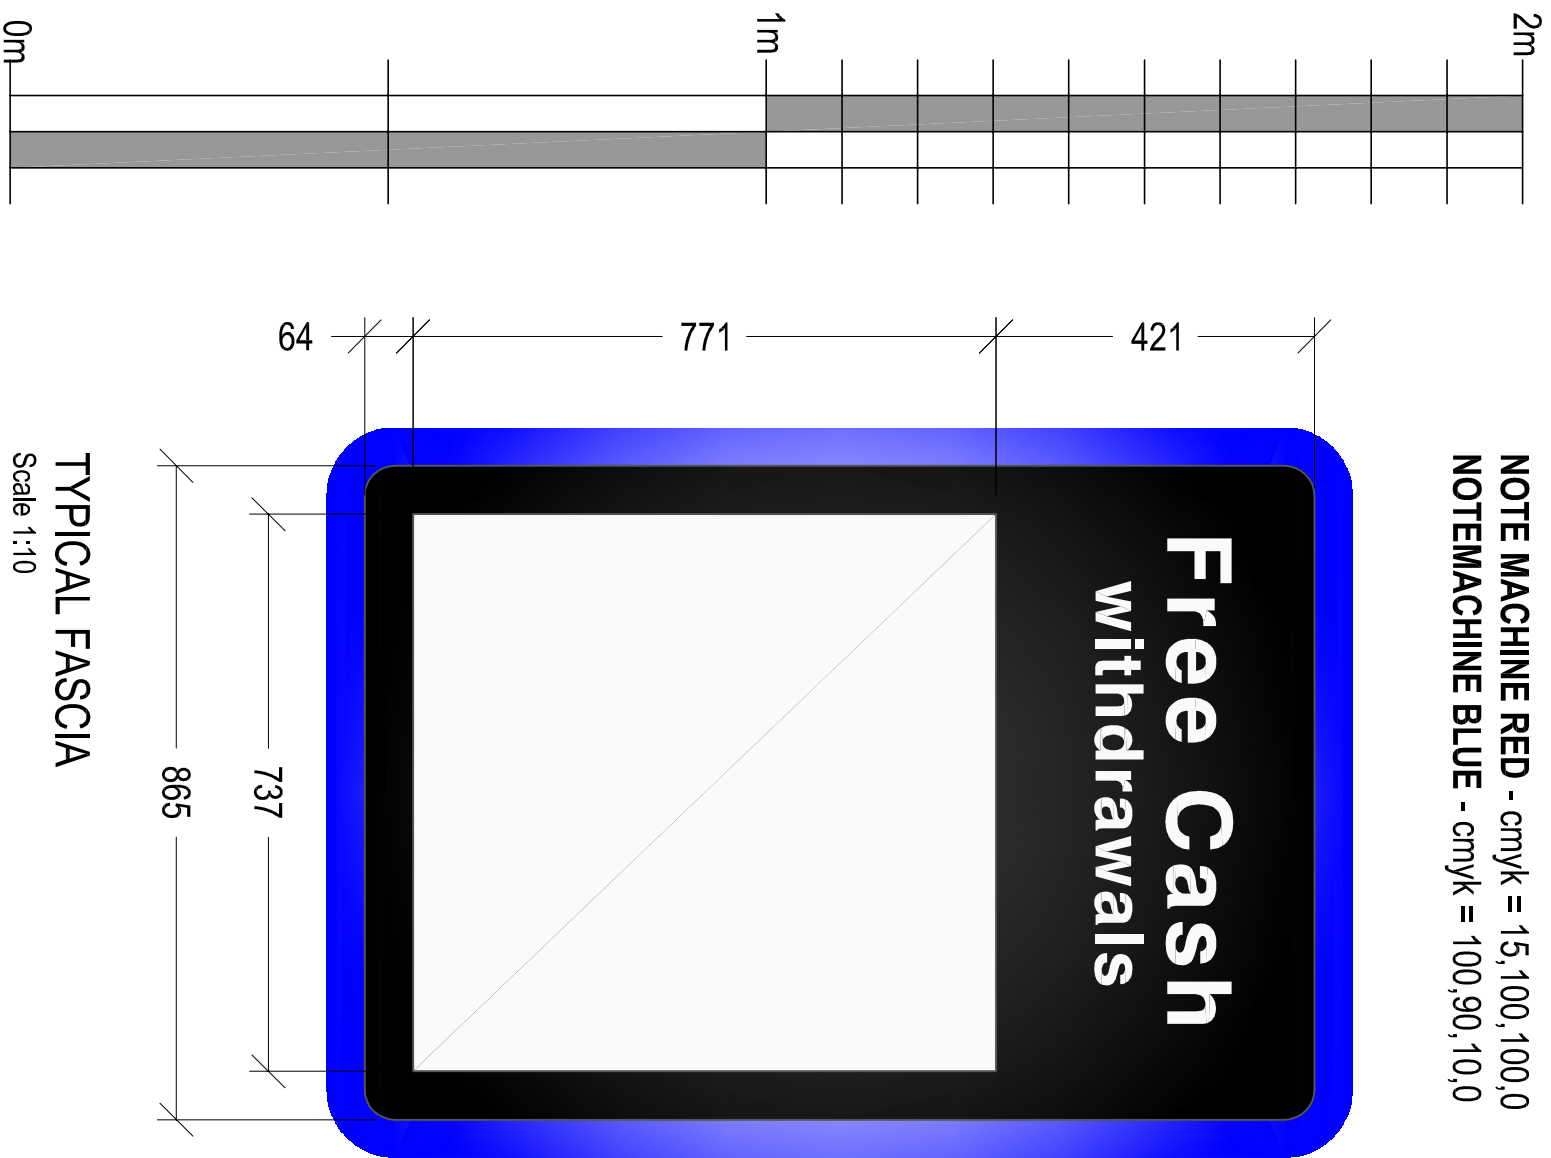

FONT: Eurostile
FONT COLOUR: cmyk = 0,0,0,0, (white)

SURROUND COLOUR - cmyk = 0,0,0,100 (black)

NOTE MACHINE RED - cmyk = 15,100,100,0
NOTEMACHINE BLUE - cmyk = 100,90,10,0

TYPICAL FASCIA
 Scale 1:10

Project:
NOTE MACHINE
 GENERAL SITE INSTALLATION
 ARRANGEMENTS

Drawing Title:
 TYPICAL FASCIA ELEVATIONS

Ref:	Date:	Rev:
NM--GA--F1	02-07-2014	A
Scale:	Paper:	Date Rev:
1:10	A3	31-03-2015

Date: 31-03-15
 Comments: Scale Bar added to drawing.
 By: CM

GENERAL NOTES:
 1) All dimensions in millimeters unless otherwise stated.