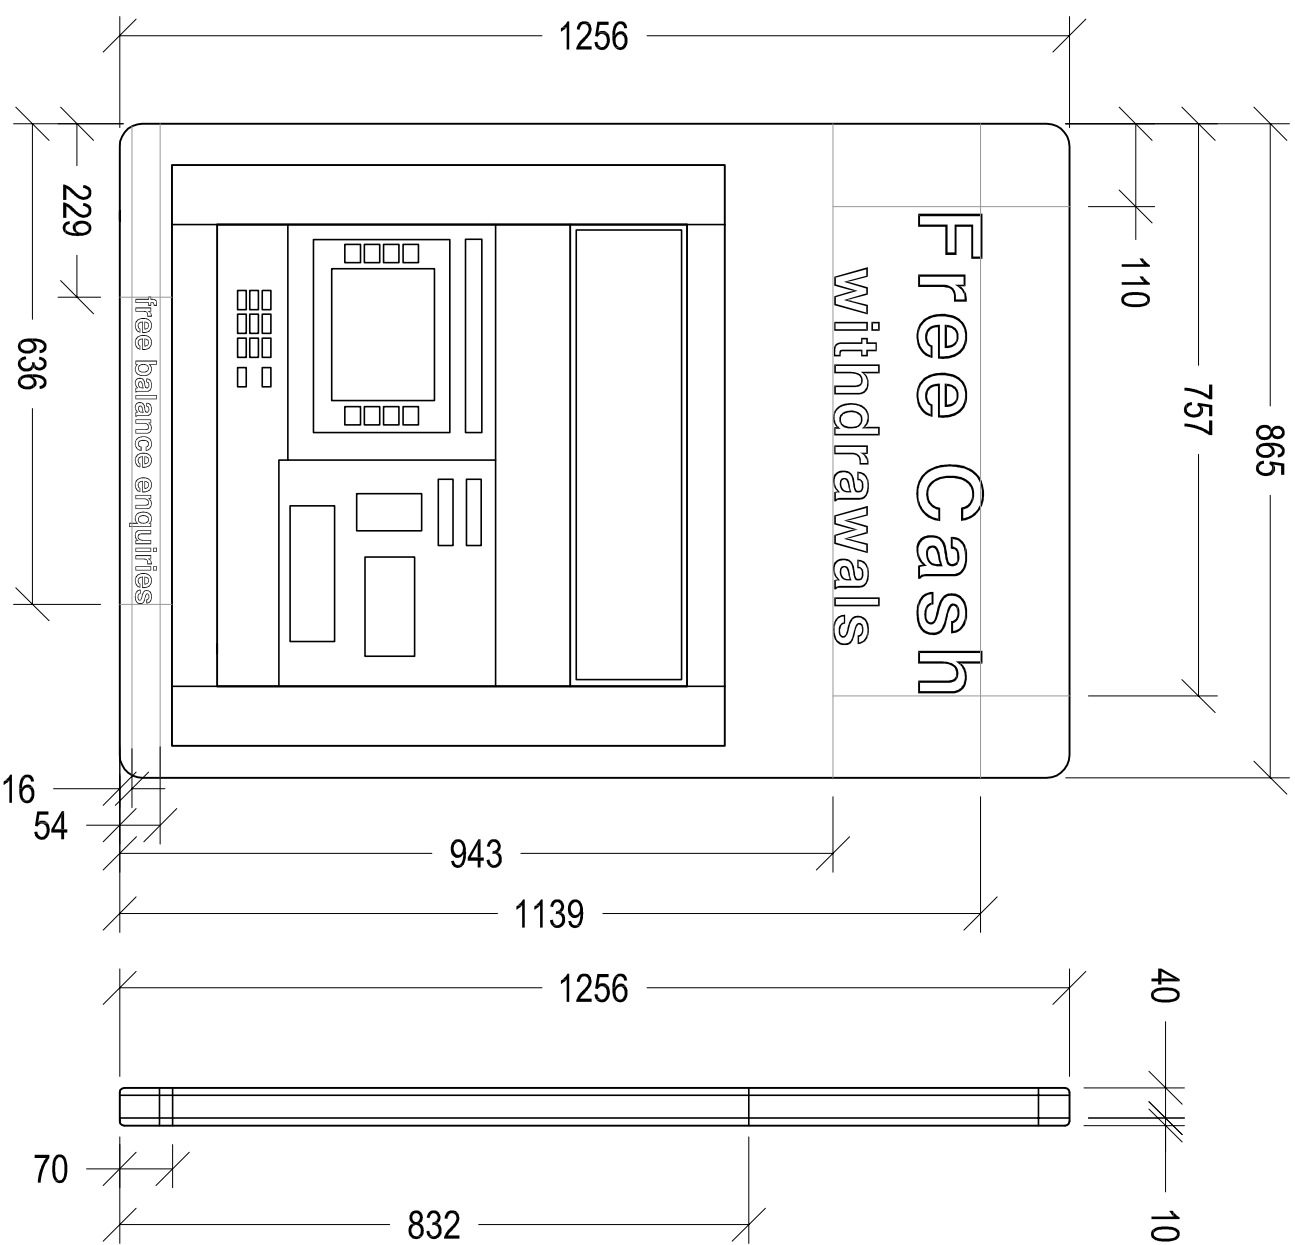

FONT: Eurostile
FONT COLOUR: cmyk = 0,0,0,0, (white)

SURROUND COLOUR - cmyk = 0,0,0,100 (black)

NOTE MACHINE RED - cmyk = 15,100,100,0
NOTEMACHINE BLUE - cmyk = 100,90,10,0

TYPICAL FASCIA
 Scale 1:10

Project:
NOTE MACHINE
 GENERAL SITE INSTALLATION
 ARRANGEMENTS

Drawing Title:
 TYPICAL FASCIA ELEVATIONS

Ref:	Date:	Rev:
NM--GA--F1	02-07-2014	A
Scale:	Paper:	Date Rev:
1:10	A3	31-03-2015

Date: 31-03-15
 Comments: Scale Bar added to drawing.
 By: CM

GENERAL NOTES:
 1) All dimensions in millimeters unless otherwise stated.